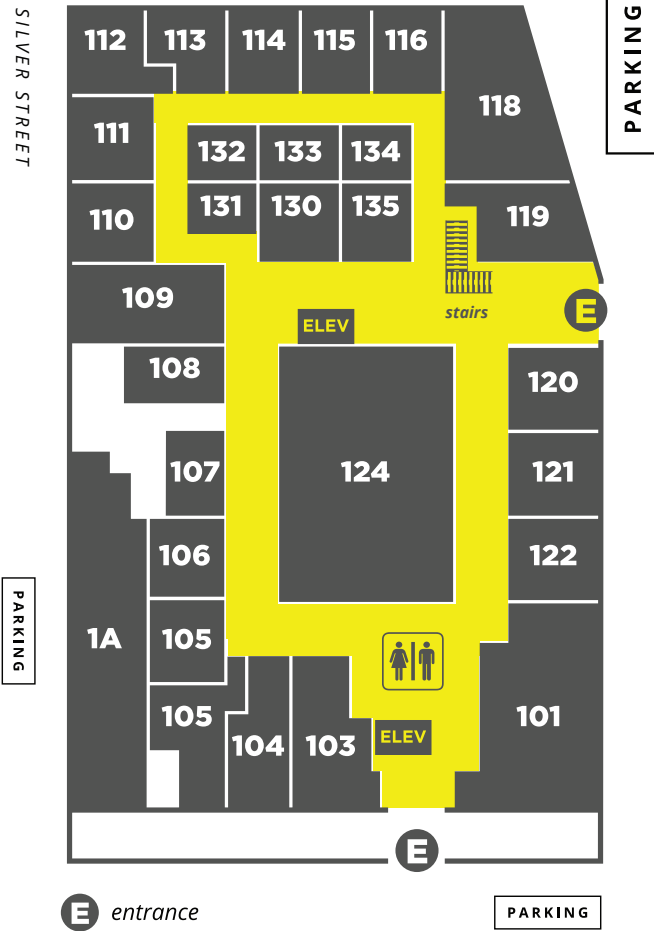

SPRING STREET STUDIOS
FIRST & SECOND LEVEL CORRIDORS

Spring Street Studios
 1824 Spring Street
 Houston, TX 77007

(N)

LEVEL 1

(E) entrance

SPRING STREET

LEVEL 2

(E)

BIKE PATH

(S)