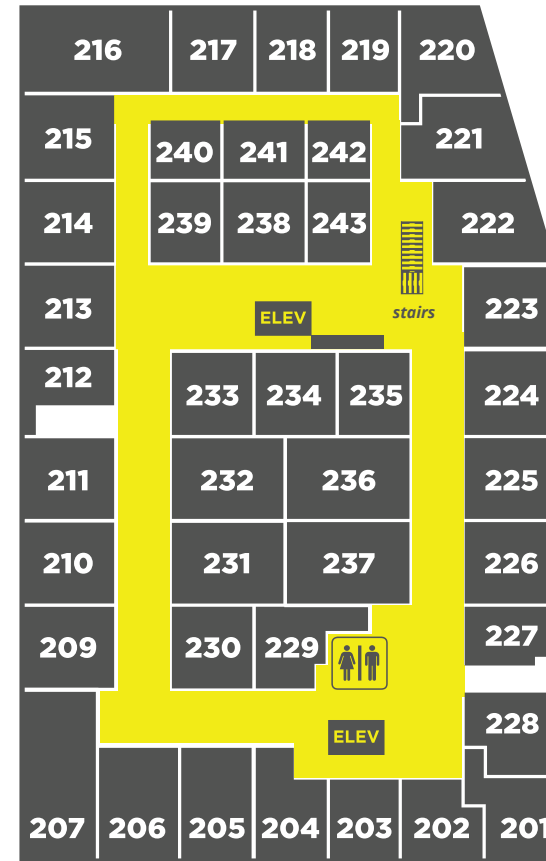

SPRING STREET STUDIOS
FIRST & SECOND LEVEL CORRIDORS

Spring Street Studios
 1824 Spring Street
 Houston, TX 77007

(N)

LEVEL 1

(E) entrance

SPRING STREET

LEVEL 2

(E)

BIKE PATH

(S)